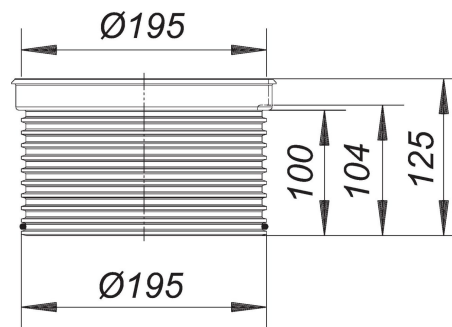

14. May 2021

DALLMER**frame extension type 620**

Product No. **910684**
 EAN: 4001636910684
 Discount group: 3

used with yard drain types 605, 606, 615 and 616

material:
 polypropylene

Product No.	Description	Dimensions
862365	yard drain type 615.0 DallBit, DN 100	DN 100
861368	yard drain type 615.0, DN 100	DN 100
862464	yard drain type 615.1 DallBit, DN 100	DN 100
861467	yard drain type 615.1, DN 100	DN 100
862068	yard drain type 616.0 DallBit, DN 100	DN 100
862099	yard drain type 616.0 DallBit, DN 150	DN 150
861061	yard drain type 616.0, DN 100	DN 100
861092	yard drain type 616.0, DN 150	DN 150
862297	yard drain type 616.1 DallBit, DN 150	DN 150
861269	yard drain type 616.1, DN 100	DN 100
861290	yard drain type 616.1, DN 150	DN 150
862266	yard drain type 616.1DallBit, DN 100	DN 100