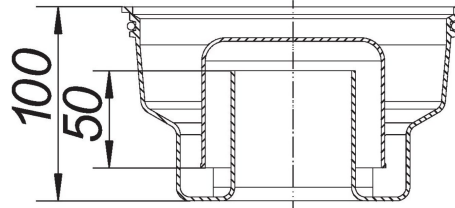

14. May 2021

DALLMER**trap insert for 605, 606, 615 and 616**

Product No. **864932**
 EAN: 4001636864932
 Discount group: 3

for yard drain types 605, 606, 615 and 616
 with removable bell trap

material:
 ABS

Product No.	Description	Dimensions
860262	yard drain type 605.0, DN 100	DN 100
860361	yard drain type 605.1, DN 100	DN 100
860064	yard drain type 606.0, DN 100	DN 100
860095	yard drain type 606.0, DN 150	DN 150
860163	yard drain type 606.1, DN 100	DN 100
860194	yard drain type 606.1, DN 150	DN 150
862365	yard drain type 615.0 DallBit, DN 100	DN 100
861368	yard drain type 615.0, DN 100	DN 100
862464	yard drain type 615.1 DallBit, DN 100	DN 100
861467	yard drain type 615.1, DN 100	DN 100
862068	yard drain type 616.0 DallBit, DN 100	DN 100
862099	yard drain type 616.0 DallBit, DN 150	DN 150
861061	yard drain type 616.0, DN 100	DN 100
861092	yard drain type 616.0, DN 150	DN 150
862297	yard drain type 616.1 DallBit, DN 150	DN 150
861269	yard drain type 616.1, DN 100	DN 100