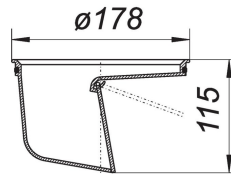

14. May 2021

DALLMER**frost-proof self-closing flap-valve for 605, 606, 615 and 616**

Product No. **864901**
 EAN: 4001636864901
 Discount group: 3

for yard drain types 605, 606, 615 and 616
 with self-closing flap-valve

material:
 ABS

Product No.	Description	Dimensions
860262	yard drain type 605.0, DN 100	DN 100
860361	yard drain type 605.1, DN 100	DN 100
860064	yard drain type 606.0, DN 100	DN 100
860095	yard drain type 606.0, DN 150	DN 150
860163	yard drain type 606.1, DN 100	DN 100
860194	yard drain type 606.1, DN 150	DN 150
862365	yard drain type 615.0 DallBit, DN 100	DN 100
861368	yard drain type 615.0, DN 100	DN 100
862464	yard drain type 615.1 DallBit, DN 100	DN 100
861467	yard drain type 615.1, DN 100	DN 100
862068	yard drain type 616.0 DallBit, DN 100	DN 100
862099	yard drain type 616.0 DallBit, DN 150	DN 150
861061	yard drain type 616.0, DN 100	DN 100
861092	yard drain type 616.0, DN 150	DN 150
862297	yard drain type 616.1 DallBit, DN 150	DN 150
861269	yard drain type 616.1, DN 100	DN 100