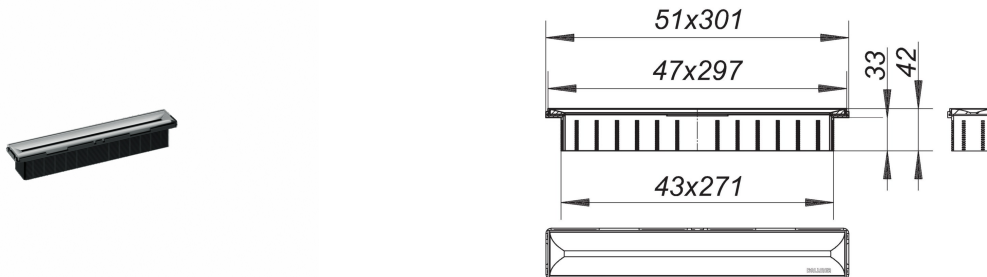

14. May 2021

DALLMER**shower channel Zentrix satin stainless steel**

Product No. **511317**
 EAN: 4001636511317
 Discount group: 11

for installation with drain body DallFlex, DallFlex Plan, DallFlex vertical and shower underlay DallFlex Compact, DallFlex Compact Plan.
 height adjustable 11 to 38 mm with +/- 16 mm adjustment lengthways,
 spigot ABS, frame 304 stainless steel, 300 x 50 mm

grate 304 stainless steel satin finished, load class K 3 (300 kg)

Ordering shower channel Zentrix:
 Please order drain body DallFlex or shower underlay DallFlex Compact + shower channel Zentrix.

Product No.	Description	Dimensions
537157	Drain body CeraFlex Plan, DN 40	DN 40
537140	Drain body CeraFlex, DN 50	DN 50
539304	Drain body DallFlex EPS assembled, DN 50	DN 50
539311	Drain body DallFlex Plan EPS assembled, DN 40	DN 40
539076	drain body DallFlex vertical, DN 50	DN 50
539007	drain body DallFlex, DN 50	DN 50
540133	shower underlay DallFlex Compact Plan, DN 40, 0,9 x 0,9 m	DN 40, 0,9 x 0,9 m
540195	shower underlay DallFlex Compact Plan, DN 40, 0,9 x 1,2 m	DN 40, 0,9 x 1,2 m
540171	shower underlay DallFlex Compact Plan, DN 40, 1 x 1 m	DN 40, 1 x 1 m
540188	shower underlay DallFlex Compact Plan, DN 40, 1,2 x 1,2 m	DN 40, 1,2 x 1,2 m
540201	shower underlay DallFlex Compact, DN 50, 0,9 x 0,9 m	DN 50, 0,9 x 0,9 m
540232	shower underlay DallFlex Compact, DN 50, 0,9 x 1,2 m	DN 50, 0,9 x 1,2 m
540218	shower underlay DallFlex Compact, DN 50, 1 x 1 m	DN 50, 1 x 1 m

14. May 2021

DALLMER

540225	shower underlay DallFlex Compact, DN 50, 1,2 x 1,2 m	DN 50, 1,2 x 1,2 m
540324	sound-insulating shower underlay DallFlex Compact, DN 50, 0,9 x 0,9 m	DN 50, 0,9 x 0,9 m
540355	sound-insulating shower underlay DallFlex Compact, DN 50, 0,9 x 1,2 m	DN 50, 0,9 x 1,2 m
540331	sound-insulating shower underlay DallFlex Compact, DN 50, 1 x 1 m	DN 50, 1 x 1 m
540348	sound-insulating shower underlay DallFlex Compact, DN 50, 1,2 x 1,2 m	DN 50, 1,2 x 1,2 m