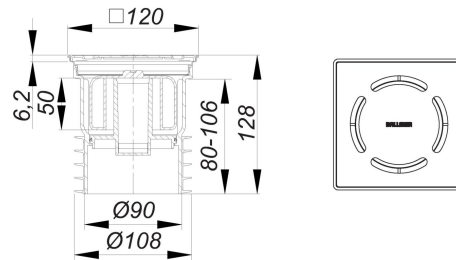

21. November 2019

DALLMER**floor drain PRONTO Primus, DN 100, 120 x 120 mm**

Product No. **700032**
 EAN: 4001636700032
 Discount group: 3

pushes into a DN 100 pipe, for floor constructions without a waterproofing membrane

specification:

- removable Primus trap insert, using a floating bell, witch sinks to seal the trap if water evaporates
- flexible sealing ribs

material:

polypropylene/rubber/TPE

frame 304 stainless steel, 120 x 120 mm

grate 304 stainless steel, 115 x 115 mm, load class K 3 (300 kg)

Flow rate tested to DIN EN 1253 Tab. 3,
 (with 20 mm water over cover plate), conforming to DIN EN 274

	Norm	DALLMER
DN 100	0.4 l/s	0.4 l/s

Product No.	Description	Dimensions
502377	grate Primus 115, 115 x 115 mm	115 x 115 mm