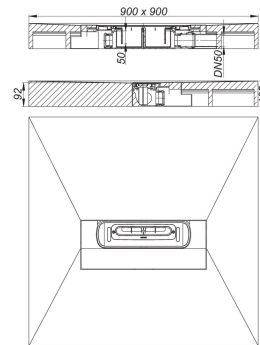

21. November 2019

DALLMER**shower underlay DallFlex Compact, DN 50, 0,9 x 0,9 m**

Product No. **540201**
 EAN: 4001636540201
 Discount group: 11

with drain point positioned centrally for installation with Zentrix, CeraNiveau and CeraFrame.

Outlet DN 50 horizontal, can be positioned on three sides without tools, with ball-joint, adjustable 0 – 15 degrees

specification:

- DallFlex drain body system as per DIN EN 1253
- flexible sealing collar for secure bonding of under-tile waterproofing
- removable trap insert with 50 mm water seal
- temporary blanking plate
- suitable for wheelchairs if tile size > 5 x 5 cm

material:

expanded polystyrene (EPS), top side reinforced with glass fibre fabric and lined with waterproof fleece; drain body made of highly impact-resistant polypropylene

Product No.	Description	Dimensions
535504	trap insert DallFlex	

Product No.	Description	Dimensions
537348	shower channel CeraFrame Individual anthracite matt, 300 x 50 mm	300 x 50 mm
537362	shower channel CeraFrame Individual brass matt	300 x 50 mm

21. November 2019