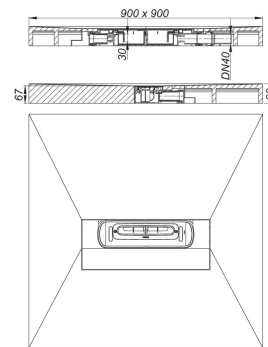

21. November 2019

DALLMER**shower underlay DallFlex Compact Plan, DN 40, 0,9 x 0,9 m**

Product No. **540133**
 EAN: 4001636540133
 Discount group: 11

with drain point positioned centrally for installation with Zentrix und CeraNiveau shower channels.

Outlet DN 40 horizontal, can be positioned on three sides without tools, with ball-joint, adjustable 0 – 15 degrees

specification:

- DallFlex Plan drain body system
- flexible sealing collar for secure bonding of under-tile waterproofing
- removable trap insert with 30 mm water seal
- temporary blanking plate
- suitable for wheelchairs if tile size > 5 x 5 cm

material:

Expanded polystyrene (EPS), top side reinforced with glass fibre fabric and lined with waterproof fleece; drain body made of highly impact-resistant polypropylene; outlet polyethylene, weldable

Product No.	Description	Dimensions
535511	trap insert DallFlex Plan	

Product No.	Description	Dimensions
537348	shower channel CeraFrame Individual anthracite matt, 300 x 50 mm	300 x 50 mm

21. November 2019