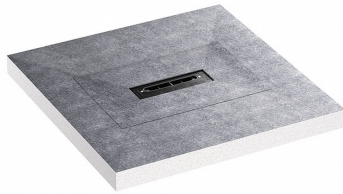

21. November 2019

DALLMER**shower underlay DallFlex Compact Plan, DN 40, 0,9 x 0,9 m**

Product No. **540133**
 EAN: 4001636540133
 Discount group: 11

with drain point positioned centrally for installation with Zentrix und CeraNiveau shower channels.

Outlet DN 40 horizontal, can be positioned on three sides without tools, with ball-joint, adjustable 0 – 15 degrees

specification:

- DallFlex Plan drain body system
- flexible sealing collar for secure bonding of under-tile waterproofing
- removable trap insert with 30 mm water seal
- temporary blanking plate
- suitable for wheelchairs if tile size > 5 x 5 cm

material:

Expanded polystyrene (EPS), top side reinforced with glass fibre fabric and lined with waterproof fleece; drain body made of highly impact-resistant polypropylene; outlet polyethylene, weldable

Product No.	Description	Dimensions
535511	trap insert DallFlex Plan	

Product No.	Description	Dimensions
537348	shower channel CeraFrame Individual anthracite matt, 300 x 50 mm	300 x 50 mm

21. November 2019