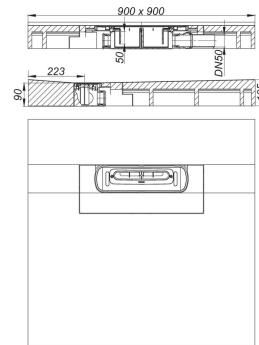

21. November 2019

DALLMER**shower underlay DallFlex Floor D, DN 50, 0,9 x 0,9 m**

Product No. **540126**
 EAN: 4001636540126
 Discount group: 11

with drain point positioned near the wall for installation with CeraFloor shower channels.

Outlet DN 50 horizontal, can be positioned on three sides without tools, with ball-joint, adjustable 0 – 15 degrees

specification:

- DallFlex drain body system as per DIN EN 1253
- flexible sealing collar for secure bonding of under-tile waterproofing
- removable trap insert with 50 mm water seal
- temporary blanking plate
- suitable for wheelchairs if tile size > 5 x 5 cm

material:

expanded polystyrene (EPS), top side reinforced with glass fibre fabric and lined with waterproof fleece; drain body made of highly impact-resistant polypropylene

Product No.	Description	Dimensions
535504	trap insert DallFlex	

Product No.	Description	Dimensions
537546	shower channel CeraFloor Individual anthracite matt, 800-1500 mm	800-1500 mm
537744	shower channel CeraFloor Individual brass matt, 800-1500 mm	800-1500 mm

21. November 2019