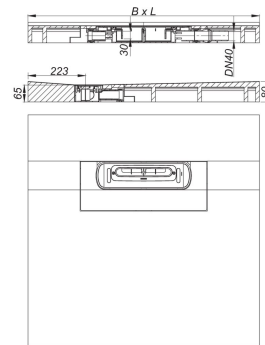

21. November 2019

DALLMER**shower underlay DallFlex Floor Plan D, DN 40, 0,9 x 0,9 m**

Product No. **540089**
 EAN: 4001636540089
 Discount group: 11

with drain point positioned near the wall for installation with CeraFloor shower channels.

Outlet DN 40 horizontal, can be positioned on three sides without tools, with ball-joint, adjustable 0 – 15 degrees

specification:

- DallFlex Plan drain body system
- flexible sealing collar for secure bonding of under-tile waterproofing
- removable trap insert with 30 mm water seal
- temporary blanking plate
- suitable for wheelchairs if tile size > 5 x 5 cm

Product No.	Description	Dimensions
535511	trap insert DallFlex Plan	

Product No.	Description	Dimensions
537546	shower channel CeraFloor Individual anthracite matt, 800-1500 mm	800-1500 mm

21. November 2019