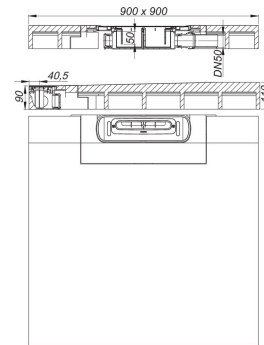

21. November 2019

DALLMER**shower underlay DallFlexWall, DN 50, 0,9 x 0,9 m**

Product No. **540034**
 EAN: 4001636540034
 Discount group: 11

with drain point positioned against the wall for installation with CeraWall und CeraFloor shower channels.

Outlet DN 50 horizontal, can be positioned on three sides without tools, with ball-joint, adjustable 0 – 15 degrees

specification:

- DallFlex drain body system as per DIN EN 1253
- flexible sealing collar for secure bonding of under-tile waterproofing
- removable trap insert with 50 mm water seal
- temporary blanking plate
- suitable for wheelchairs if tile size > 5 x 5 cm

material:

expanded polystyrene (EPS), top side reinforced with glass fibre fabric and lined with waterproof fleece; drain body made of highly impact-resistant polypropylene

Product No.	Description	Dimensions
535504	trap insert DallFlex	