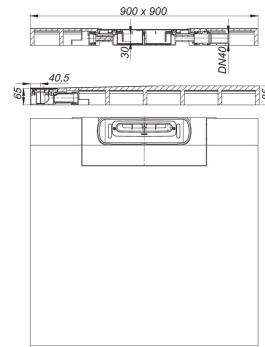

21. November 2019

**DALLMER****shower underlay DallFlex Wall Plan, DN 40, 0,9 x 0,9 m**

Product No. **540003**  
 EAN: 4001636540003  
 Discount group: 11

with drain point positioned against the wall for installation with CeraWall und CeraFloor shower channels.

Outlet DN 40 horizontal, can be positioned on three sides without tools, with ball-joint, adjustable 0 – 15 degrees

specification:

- DallFlex Plan drain body system
- flexible sealing collar for secure bonding of under-tile waterproofing
- removable trap insert with 30 mm water seal
- temporary blanking plate
- suitable for wheelchairs if tile size > 5 x 5 cm

Product No.	Description	Dimensions
535511	trap insert DallFlex Plan	

Product No.	Description	Dimensions
538208	shower channel CeraFloor Pure, 900 mm	900 mm

21. November 2019

**DALLMER**

---

538253	shower channel CeraFloor Select anthracite matt, 900 mm	900 mm
538390	shower channel CeraFloor Select brass matt, 900 mm	900 mm
538321	shower channel CeraFloor Select red gold matt, 900 mm	900 mm
535627	shower channel CeraWall Individual anthracite matt, 900 mm	900 mm
536952	shower channel CeraWall Individual brass matt, 900 mm	900 mm
536907	shower channel CeraWall Individual red gold matt, 900 mm	900 mm
535207	shower channel CeraWall Individual, 900 mm	900 mm
535306	shower channel CeraWall Select anthracite matt, 900 mm	900 mm
535405	shower channel CeraWall Select brass matt, 900 mm	900 mm
535108	shower channel CeraWall Select polished stainless steel, 900 mm	900 mm
535351	shower channel CeraWall Select red gold matt, 900 mm	900 mm
535146	shower channel CeraWall Select satin stainless steel, 900 mm	900 mm
538475	shower channel CeraWallPure, 900 mm	900 mm
540423	supportset shower underlay DallFlex, 900 x 1200 mm	900 x 1200 mm
540393	supportset shower underlay DallFlex, 900 x 900 mm	900 x 900 mm