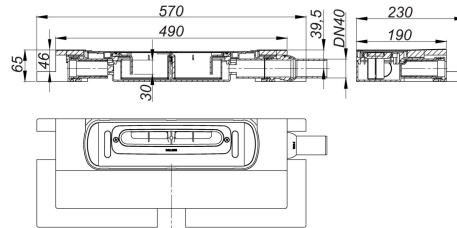

21. November 2019

Drain body DallFlex Plan EPS assembled, DN 40

Product No. **539311**
 EAN: 4001636539311
 Discount group: 11

For installation with shower channels CeraFloor, CeraWall, CeraFrame, Zentrix and CeraNiveau.

Outlet DN 40 horizontal, can be positioned on three sides without tools, with ball-joint, adjustable 0 – 15 degrees

specification:

- EPS factory assembled housing for easy adjustment and fixing with tile adhesive
- flexible sealing collar for secure bonding of under-tile waterproofing
- accessories for sound insulated installation
- sound absorbing and height adjustable levelling legs
- removable trap insert with 30 mm water seal
- temporary blanking plate

material:

drain body polypropylene; housing expanded polystyrene rigid foam (EPS), outlet polyethylene

Product No.	Description	Dimensions
535511	trap insert DallFlex Plan	

Product No.	Description	Dimensions
537546	shower channel CeraFloor Individual anthracite matt, 800-1500 mm	800-1500 mm