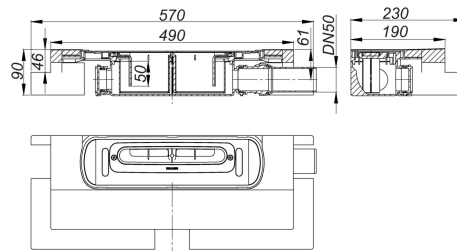

## Drain body DallFlex EPS assembled, DN 50

Product No. **539304**  
 EAN: 4001636539304  
 Discount group: 11

Conforming to DIN EN 1253

For installation with shower channels CeraFloor, CeraWall, CeraFrame, Zentrix and CeraNiveau.

Outlet DN 50 horizontal, can be positioned on three sides without tools, with ball-joint, adjustable 0 – 15 degrees

specification:

- EPS factory assembled housing for easy adjustment and fixing with tile adhesive
- flexible sealing collar for secure bonding of under-tile waterproofing
- accessories for sound insulated installation
- sound absorbing and height adjustable levelling legs
- removable trap insert with 50 mm water seal
- temporary blanking plate

material:

drain body polypropylene; housing expanded polystyrene rigid foam (EPS)

Product No.	Description	Dimensions
540324	sound-insulating shower underlay DallFlex Compact, DN 50, 0,9 x 0,9 m	DN 50, 0,9 x 0,9 m
540355	sound-insulating shower underlay DallFlex Compact, DN 50, 0,9 x 1,2 m	DN 50, 0,9 x 1,2 m
540331	sound-insulating shower underlay DallFlex Compact, DN 50, 1 x 1 m	DN 50, 1 x 1 m
540348	sound-insulating shower underlay DallFlex Compact, DN 50, 1,2 x 1,2 m	DN 50, 1,2 x 1,2 m
540287	sound-insulating shower underlay DallFlex Floor D, DN 50, 0,9 x 0,9 m	DN 50, 0,9 x 0,9 m
540317	sound-insulating shower underlay DallFlex Floor D, DN 50, 0,9 x 1,2 m	DN 50, 0,9 x 1,2 m
540294	sound-insulating shower underlay DallFlex Floor D, DN 50, 1 x 1 m	DN 50, 1 x 1 m