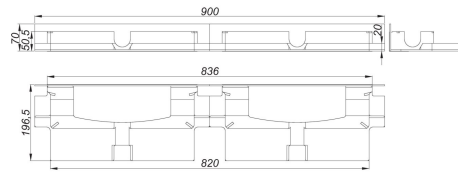

21. November 2019

DALLMER**sound-insulating element DallFlex Duo Plan**

Product No. **539120**
 EAN: 4001636539120
 Discount group: 11

for use with drain body DallFlex Duo Plan and shower channels CeraWall Duo.
 Tested to conform to DIN 4109/VDI 4100, certificate P-BA 142/2015 (CeraWall Individual Duo) and P-BA 144/2015 (CeraWall Select Duo).

Product No.	Description	Dimensions
536501	drain body DallFlex Duo Plan, DN 40	DN 40