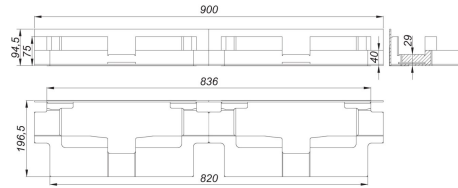

21. November 2019

DALLMER

sound-insulating element DallFlex Duo

Product No. **539113**
EAN: 4001636539113
Discount group: 11

for use with drain body DallFlex Duo and shower channels CeraWall Duo.
Tested to conform to DIN 4109/VDI 4100, certificate P-BA 148/2015.

Product No.	Description	Dimensions
536006	drain body DallFlex Duo, DN 50	DN 50