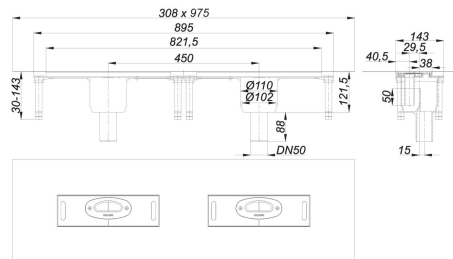

21. November 2019

**DALLMER****drain body DallFlex Duo vertical, DN 50**

Product No. **539083**  
 EAN: 4001636539083  
 Discount group: 11

conforming to DIN EN 1253  
 for installation with shower channels CeraWall Duo.  
 Two drain bodies, two outlets DN 50 vertical

specification:

- integrated anchors for extra grip in the screed
- flexible sealing collar for secure bonding of under-tile waterproofing
- accessories for sound insulated installation
- sound absorbing and height adjustable levelling legs
- removable trap insert with 50 mm water seal
- temporary blanking plate

material:

polypropylene

Product No.	Description	Dimensions
537546	shower channel CeraFloor Individual anthracite matt, 800-1500 mm	800-1500 mm
537744	shower channel CeraFloor Individual brass matt, 800-1500 mm	800-1500 mm
537645	shower channel CeraFloor Individual red gold matt, 800-1500 mm	800-1500 mm
536105	shower channel CeraWall Select Duo polished stainless steel, 1300 mm	1300 mm
536112	shower channel CeraWall Select Duo polished stainless steel, 1400 mm	1400 mm
536129	shower channel CeraWall Select Duo polished stainless steel, 1500 mm	1500 mm
536136	shower channel CeraWall Select Duo polished stainless steel, 1600 mm	1600 mm
536143	shower channel CeraWall Select Duo polished stainless steel, 1700 mm	1700 mm
536150	shower channel CeraWall Select Duo polished stainless steel, 1800 mm	1800 mm