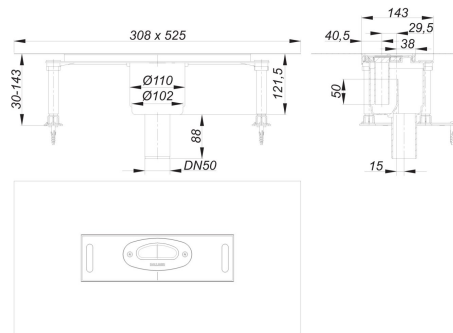

21. November 2019

drain body DallFlex vertical, DN 50

Product No. **539076**
 EAN: 4001636539076
 Discount group: 11

conforming to DIN EN 1253
 for installation with shower channels CeraFloor, CeraWall, CeraFrame, Zentrix and CeraNiveau.
 outlet DN 50 vertical

specification:

- integrated anchors for extra grip in the screed
- flexible sealing collar for secure bonding of under-tile waterproofing
- accessories for sound insulated installation
- sound absorbing and height adjustable levelling legs
- removable trap insert with 50 mm water seal
- temporary blanking plate

material:

polypropylene

Product No.	Description	Dimensions
521033	levelling kit	
539144	sealing collar DallFlex	

Product No.	Description	Dimensions
515308	fire-insulating collar - installation kit 11, DN 50	DN 50