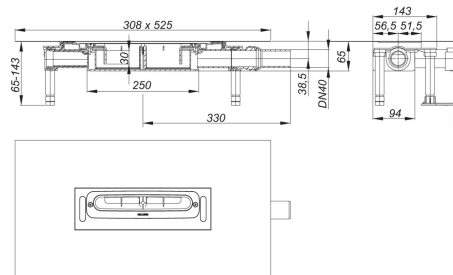

21. November 2019

Drain body DallFlex Plan, DN 40

Product No. **539014**
 EAN: 4001636539014
 Discount group: 11

For installation with shower channels CeraFloor, CeraWall, CeraFrame, Zentrix and CeraNiveau.

specification:

- integrated anchors for extra grip in the screed
- flexible sealing collar for secure bonding of under-tile waterproofing
- accessories for sound insulated installation
- sound absorbing and height adjustable levelling legs
- removable trap insert with 30 mm water seal
- temporary blanking plate

material:

Drain body polypropylene

Outlet DN 40 horizontal, can be positioned on three sides without tools, with ball-joint, adjustable 0 – 15 degrees

Outlet polyethylene

Product No.	Description	Dimensions
539144	sealing collar DallFlex	
535511	trap insert DallFlex Plan	