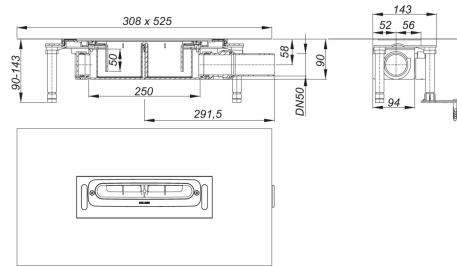

21. November 2019

DALLMER**drain body DallFlex, DN 50**

Product No. **539007**
 EAN: 4001636539007
 Discount group: 11

conforming to DIN EN 1253

For installation with shower channels CeraFloor, CeraWall, CeraFrame, Zentrix and CeraNiveau.

specification:

- integrated anchors for extra grip in the screed
- flexible sealing collar for secure bonding of under-tile waterproofing
- accessories for sound insulated installation
- sound absorbing and height adjustable levelling legs
- removable trap insert with 50 mm water seal
- temporary blanking plate

material:

polypropylene

Outlet DN 50 horizontal, can be positioned on three sides without tools, with ball-joint, adjustable 0 – 15 degrees

Outlet polypropylene

Product No.	Description	Dimensions
539144	sealing collar DallFlex	
535504	trap insert DallFlex	