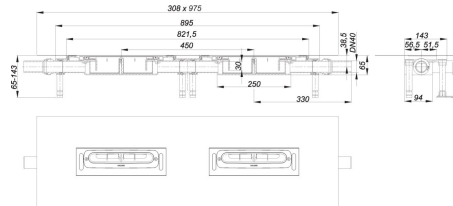

21. November 2019

drain body DallFlex Duo Plan, DN 40

Product No. **536501**
 EAN: 4001636536501
 Discount group: 11

for installation with shower channels CeraWall Duo.

specification:

- integrated anchors for extra grip in the screed
- flexible sealing collar for secure bonding of under-tile waterproofing
- accessories for sound insulated installation
- sound absorbing and height adjustable levelling legs
- removable trap insert with 30 mm water seal
- temporary blanking plate

material:

polypropylene

Two outlets DN 40 horizontal, can be positioned on three sides without tools, with ball-joint, adjustable 0 - 15 degrees

outlet polyethylene

| Product No. | Description | Dimensions |
|-------------|--|-------------|
| 539144 | sealing collar DallFlex | |
| 537546 | shower channel CeraFloor Individual anthracite matt, 800-1500 mm | 800-1500 mm |
| 535511 | trap insert DallFlex Plan | |