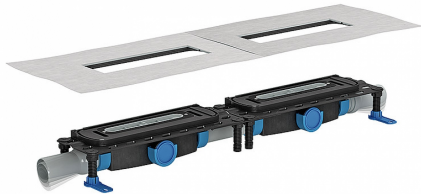

21. November 2019

drain body DallFlex Duo, DN 50

Product No. **536006**
 EAN: 4001636536006
 Discount group: 11

conforming to DIN EN 1253
 for installation with shower channels CeraWall Duo.

specification:

- integrated anchors for extra grip in the screed
- flexible sealing collar for secure bonding of under-tile waterproofing
- accessories for sound insulated installation
- sound absorbing and height adjustable levelling legs
- removable trap insert with 50 mm water seal
- temporary blanking plate

material:

polypropylene

Two outlets DN 50 horizontal, can be positioned on three sides without tools, with ball-joint, adjustable 0 – 15 degrees

Outlet polypropylene

Product No.	Description	Dimensions
537546	shower channel CeraFloor Individual anthracite matt, 800-1500 mm	800-1500 mm
535504	trap insert DallFlex	