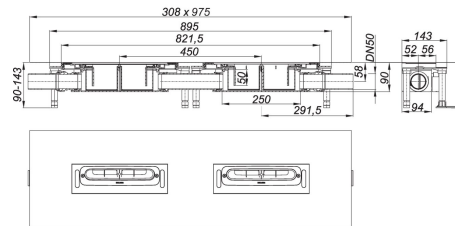

21. November 2019

drain body DallFlex Duo, DN 50

Product No. **536006**
 EAN: 4001636536006
 Discount group: 11

conforming to DIN EN 1253
 for installation with shower channels CeraWall Duo.

specification:

- integrated anchors for extra grip in the screed
- flexible sealing collar for secure bonding of under-tile waterproofing
- accessories for sound insulated installation
- sound absorbing and height adjustable levelling legs
- removable trap insert with 50 mm water seal
- temporary blanking plate

material:

polypropylene

Two outlets DN 50 horizontal, can be positioned on three sides without tools, with ball-joint, adjustable 0 – 15 degrees

Outlet polypropylene

Product No.	Description	Dimensions
537546	shower channel CeraFloor Individual anthracite matt, 800-1500 mm	800-1500 mm
535504	trap insert DallFlex	