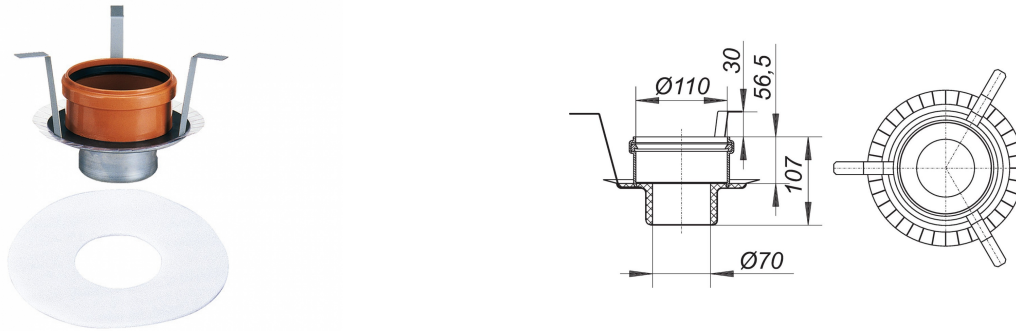

21. November 2019

DALLMER**fire and sound-insulating collar - installation kit 2, DN 50**

Product No. **515025**
 EAN: 4001636515025
 Discount group: 3

used with floor channel CeraLine vertical F 500 - F 1200, floor drains TistoLine and TistoPlan vertical, floor drain bodies 40 S, 40 PE, 40 DallBit and floor drains 40 SE, 40 SE 12.

For installation in core drills (d: 160 mm) in F 30/60/90/120 rated floors.

specification:

- insertion element
- intumescent material
- built-in hangers
- mortar guard
- sound-insulating collar
- blanking plate

connects to:

plastic pipework DN 50 with couplings,
 cast iron pipework DN 50 with DALLMER HT/SML pipe coupling DN 50/DN 50
 (part-no. 880024)

Product No.	Description	Dimensions
405326	floor drain 30 ERP 12, DN 50, d: 115 mm	DN 50, d: 115 mm
513212	Floor drain body CeraDrain 49, DN 50	DN 50
405227	floor drain body type 40 DallBit, DN 50	DN 50
405135	Floor drain body type 40 PE, DN 50/OD 50	DN 50
405128	Floor drain body type 40 S, DN 50	DN 50
513410	floor drain CeraDrain 49 K 10, DN 50, 100 x 100 mm	DN 50, 100 x 100 mm