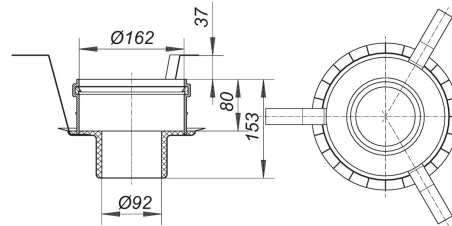

21. November 2019

DALLMER

fire and sound-insulating collar - installation kit 1, DN 50/DN 70

Product No. **515018**
 EAN: 4001636515018
 Discount: 0%

used with floor channel CeraLine vertical F 1300 - F 2000, floor drain bodies 61 HT, 61 HT DallBit, 61 GA, 61 GA DallBit, floor drains 61 HT/E, 61 HT/KE in DN 50 and DN 50/DN 70 sizes without inlet, type 62 roof drains DN 70 and floor drains CIRCO V. For installation in core drills (d: 200 mm) in F 30/60/90/120 rated floors.

specification:

- insertion element
- intumescent material
- built-in hangers
- mortar guard
- sound-insulating collar
- blanking plate

connects to:

plastic pipework DN 50 and DN 70 with couplings

Product No.	Description	Dimensions
612748	floor drain body type 61 GA DallBit, DN 70 SML	DN 70 SML
612755	floor drain body type 61 GA DallBit, DN 80 SML	DN 80 SML
611727	floor drain body type 61 GA, DN 50 SML	DN 50 SML
611741	floor drain body type 61 GA, DN 70 SML	DN 70 SML
611758	floor drain body type 61 GA, DN 80 SML	DN 80 SML
612847	floor drain body type 61 HT DallBit PP NIRO, DN 70	DN 70
612021	Floor drain body type 61 HT DallBit, DN 50	DN 50
612052	Floor drain body type 61 HT DallBit, DN 50/DN 70	DN 50/DN 70