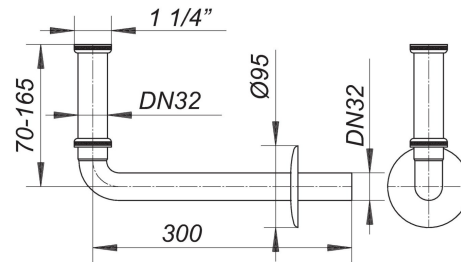

21. November 2019

DALLMER**elbow types 320, 1 1/4" x DN 32**

Product No. **140005**
 EAN: 4001636140005
 Discount group: 1

for use with concealed trap types 300, 300 PC and 310

chromed brass, with height adjustable inlet, back nut and stainless steel escutcheon
 d: 95 mm

Product No.	Description	Dimensions
130211	concealed trap type 300 CR, 1 1/4" x DN 40	1 1/4" x DN 40
130228	concealed trap type 300 CR, 1 1/4" x DN 50	1 1/4" x DN 50
130327	concealed trap type 310 CR, 1 1/4" x DN 50	1 1/4" x DN 50