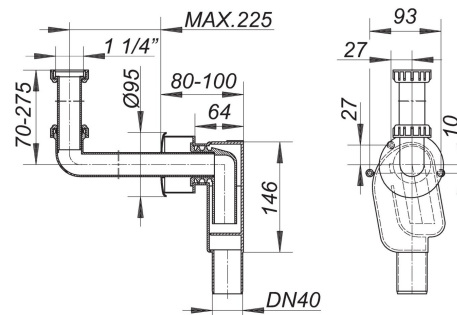

21. November 2019

**DALLMER****concealed trap type 300 KS, 1 1/4" x DN 40**

Product No. **130235**  
 EAN: 4001636130235  
 Discount group: 1

conforming to DIN 19541

specification:

- space saving built-in trap body
- height adjustable inlet
- escutcheon
- removable trap insert

material:

trap in polypropylene

inlet white polypropylene, escutcheon white ABS

Product No.	Description	Dimensions
140333	elbow types 320 PC CR, 1 1/4" x DN 32	1 1/4" x DN 32
143020	trap insert for 300, 310	