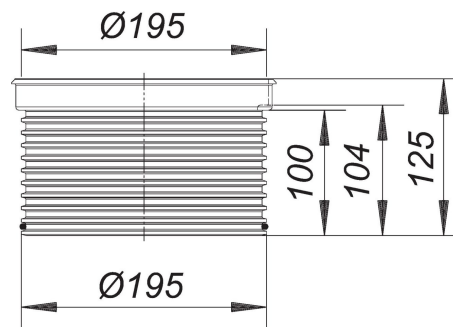

04. January 2023

DALLMER**frame extension type 620**

Product No. **910684**
 EAN: 4001636910684
 Discount group: 3

used with yard drain types 605, 606, 615 and 616

material:
 polypropylene

Product No.	Description	Dimensions
862365	yard drain type 615.0 DallBit, DN 100	DN 100
861368	yard drain type 615.0, DN 100	DN 100
862464	yard drain type 615.1 DallBit, DN 100	DN 100
861467	yard drain type 615.1, DN 100	DN 100
862068	yard drain type 616.0 DallBit, DN 100	DN 100
862099	yard drain type 616.0 DallBit, DN 150	DN 150
861061	yard drain type 616.0, DN 100	DN 100
861092	yard drain type 616.0, DN 150	DN 150
862297	yard drain type 616.1 DallBit, DN 150	DN 150
861269	yard drain type 616.1, DN 100	DN 100
861290	yard drain type 616.1, DN 150	DN 150
862266	yard drain type 616.1DallBit, DN 100	DN 100