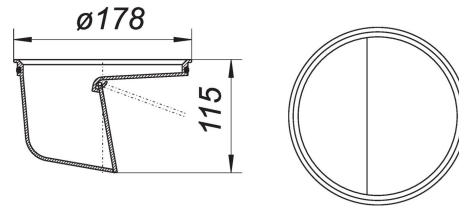

04. January 2023

**DALLMER****frost-proof self-closing flap-valve for 605, 606, 615 and 616**

Product No. **864901**  
 EAN: 4001636864901  
 Discount group: 3

for yard drain types 605, 606, 615 and 616  
 with self-closing flap-valve

material:  
 ABS

Product No.	Description	Dimensions
860262	yard drain type 605.0, DN 100	DN 100
860361	yard drain type 605.1, DN 100	DN 100
860064	yard drain type 606.0, DN 100	DN 100
860095	yard drain type 606.0, DN 150	DN 150
860163	yard drain type 606.1, DN 100	DN 100
860194	yard drain type 606.1, DN 150	DN 150
862365	yard drain type 615.0 DallBit, DN 100	DN 100
861368	yard drain type 615.0, DN 100	DN 100
862464	yard drain type 615.1 DallBit, DN 100	DN 100
861467	yard drain type 615.1, DN 100	DN 100
862068	yard drain type 616.0 DallBit, DN 100	DN 100
862099	yard drain type 616.0 DallBit, DN 150	DN 150
861061	yard drain type 616.0, DN 100	DN 100
861092	yard drain type 616.0, DN 150	DN 150
862297	yard drain type 616.1 DallBit, DN 150	DN 150
861269	yard drain type 616.1, DN 100	DN 100