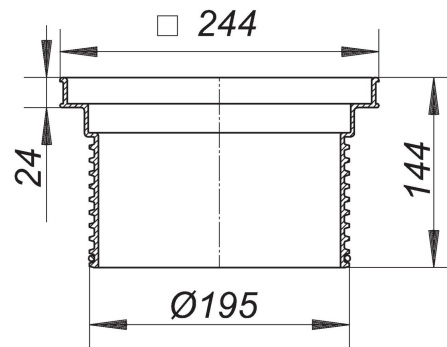

04. January 2023

frame type 608.0

Product No. **860507**
 EAN: 4001636860507
 Discount group: 3

used with yard drain types 605, 606, 615 and 616

material:
polypropylene

frame in polypropylene, load class A (up to 1,5 t)

Product No.	Description	Dimensions
860996	ductile iron grate for 605/606/615/616	

Product No.	Description	Dimensions
864918	bucket for 605, 606, 615 and 616	
860996	ductile iron grate for 605/606/615/616	
860989	ductile iron grate with screws for 605.1/606.1/615.1/616.1	
861504	raising piece type 618	
860262	yard drain type 605.0, DN 100	DN 100
860361	yard drain type 605.1, DN 100	DN 100
860064	yard drain type 606.0, DN 100	DN 100
860095	yard drain type 606.0, DN 150	DN 150
860163	yard drain type 606.1, DN 100	DN 100
860194	yard drain type 606.1, DN 150	DN 150