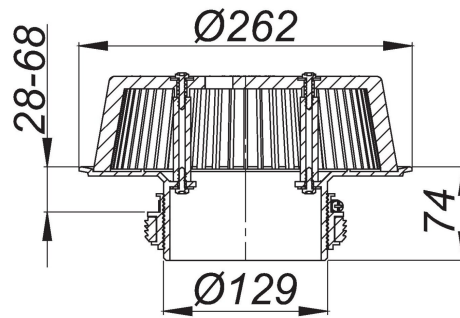

25. June 2022

**DALLMER****overflow adaptor 86.1**

Product No. **671394**  
 EAN: 4001636671394  
 Discount group: 10

conforming to DIN EN 1253  
 for gravity drainage, used with type 62, 64 drains or type 630 raising piece

specification:

- height adjustable 28 - 68 mm
- lockable
- domed grate, secured

material:

polypropylene, UV-stabilized

Product No.	Description	Dimensions
621061	roof drain type 62 clamp ring, DN 100	DN 100
621085	roof drain type 62 clamp ring, DN 125	DN 125
621092	roof drain type 62 clamp ring, DN 150	DN 150
621047	roof drain type 62 clamp ring, DN 70	DN 70
622068	roof drain type 62 DallBit, DN 100	DN 100
622082	roof drain type 62 DallBit, DN 125	DN 125
622099	roof drain type 62 DallBit, DN 150	DN 150
622044	roof drain type 62 DallBit, DN 70	DN 70
621665	roof drain type 62 FPO, DN 100	DN 100
621689	roof drain type 62 FPO, DN 125	DN 125
621641	roof drain type 62 FPO, DN 70	DN 70
621658	roof drain type 62 FPO, DN 90	DN 90