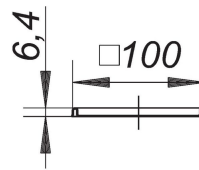

04. January 2023

RENO-frame, 100 x 100 mm

Product No. **495518**
 EAN: 4001636495518
 Discount group: 3

for installation in a new tiled floor over an existing drain
 material 304 stainless steel

Product No.	Description	Dimensions
502650	grate Cut 90	
501011	grate E 90, 90 x 90 mm	90 x 90 mm
501066	grate EN 90, 90 x 90 mm	90 x 90 mm
501028	grate ES 90, massive, 90 x 90 mm	90 x 90 mm
502605	grate Loire 90	
502636	grate Nil 90	
502629	grate Orinoco 90	
501592	grate Quadra 90	
502612	grate Seine 90	
502643	grate Yukon 90	